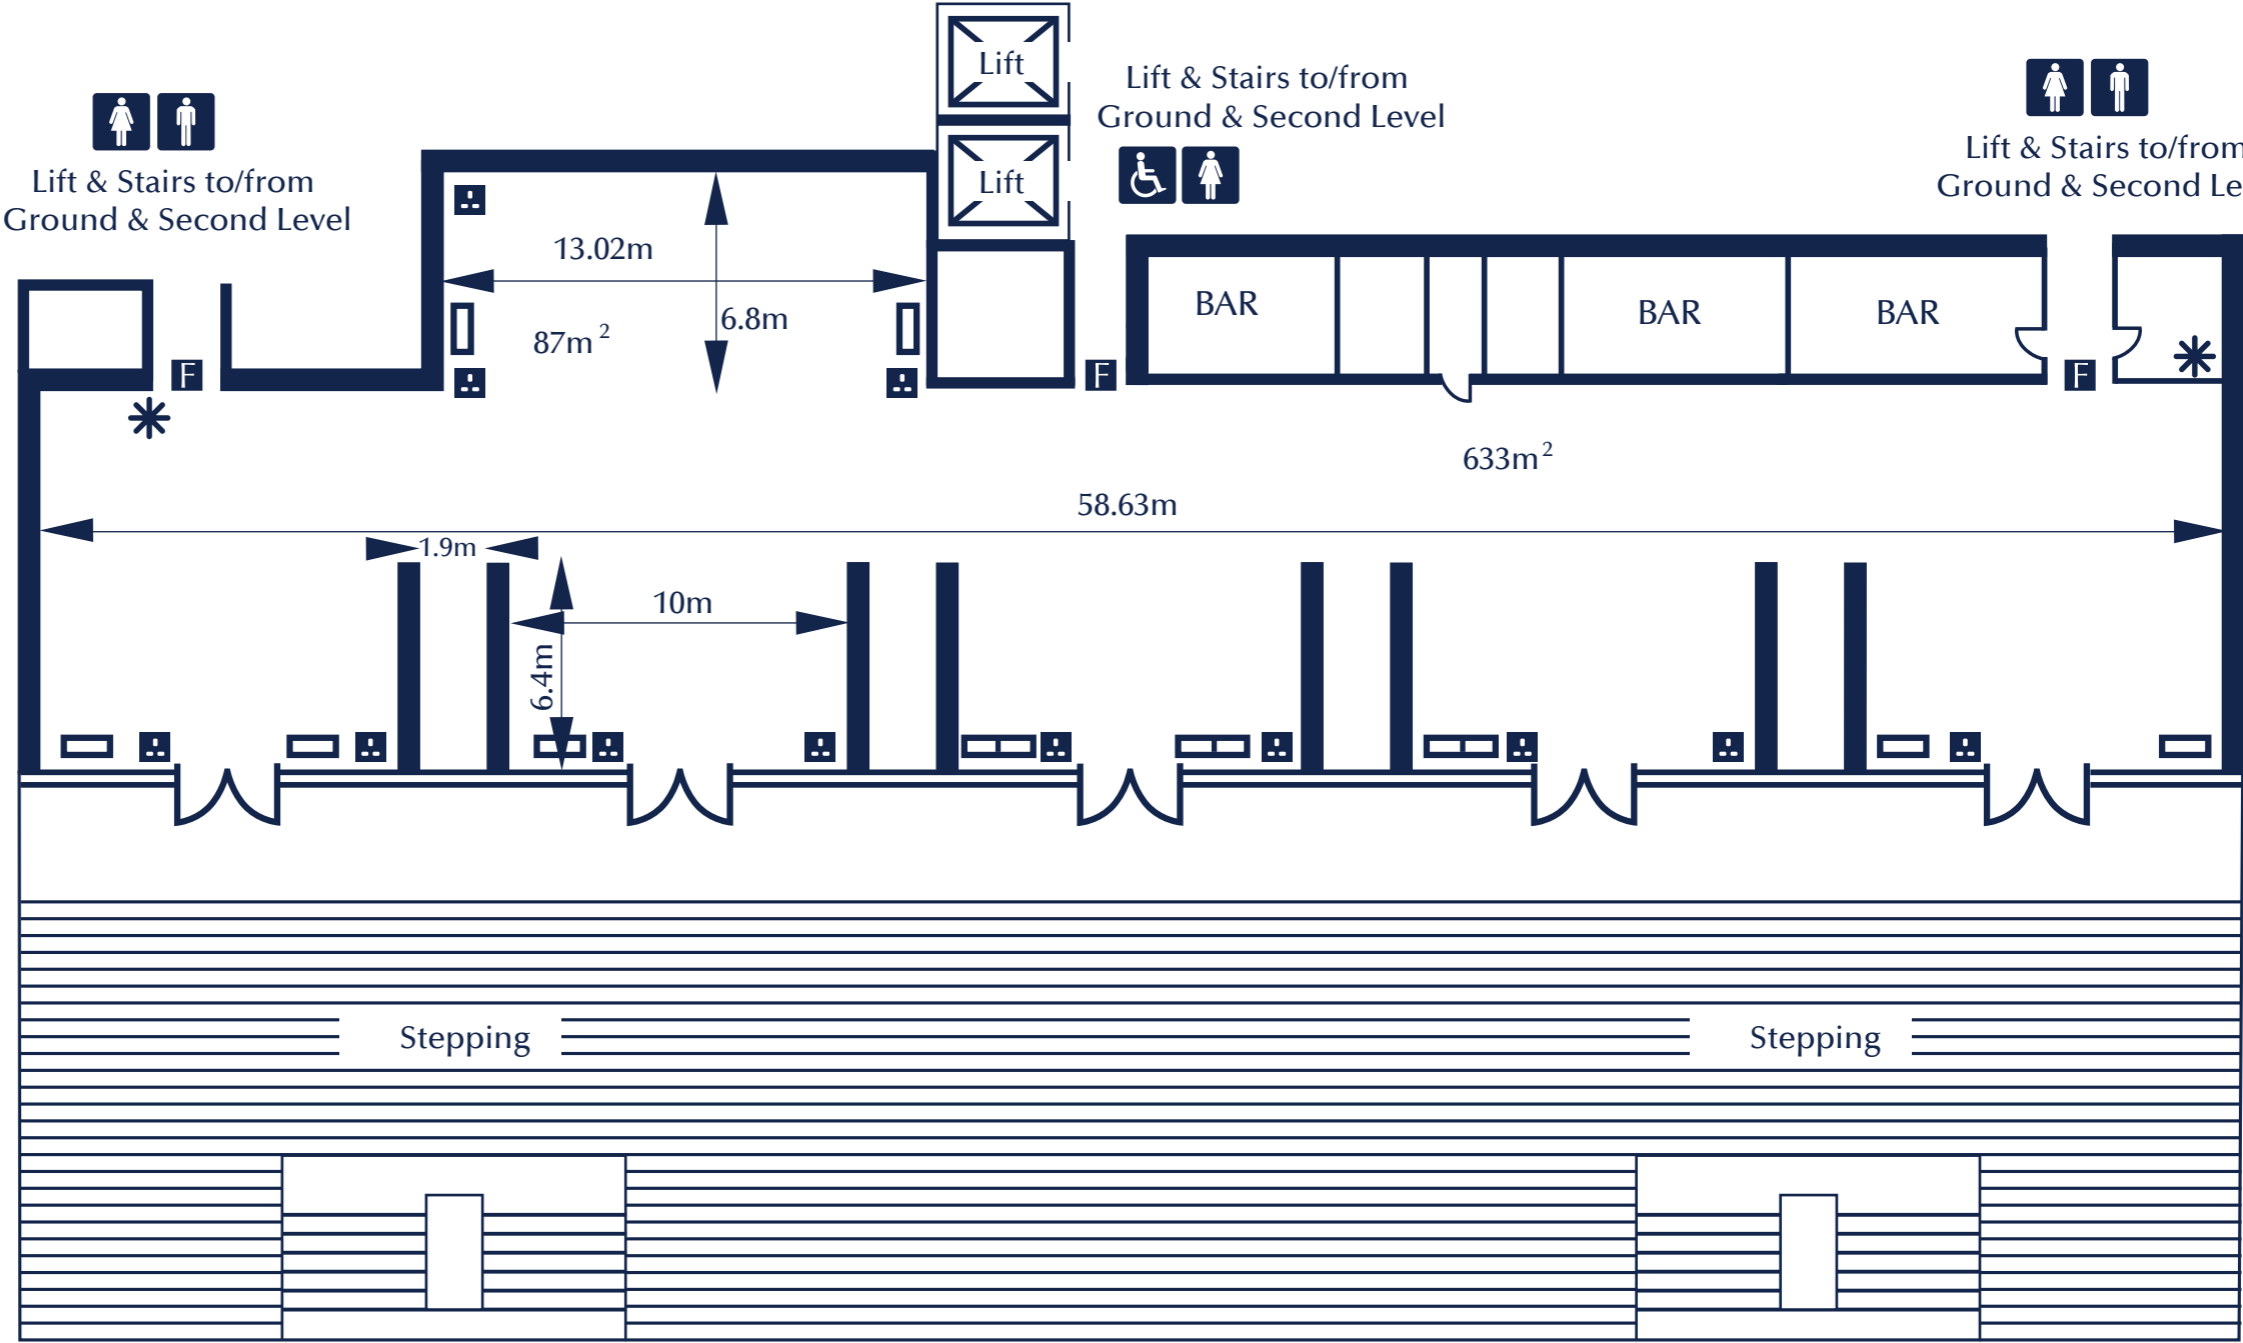

The Dubai Duty Free Grandstand First Floor

NOT TO SCALE

CEILING HEIGHT MIN: 1.8m

CEILING HEIGHT MAX: 4.58m

TOTAL AREA: 720m²

LIFT DOORS
W- 1.16m, H- 2.10m

LIFT INTERNAL
W-1.94m, H-2.32m G-1.75m

LIFT CAPACITY
1600kg 21 people

RACECOURSE

KEY

-  Power Points
-  Toilets
-  3 Phase Power 63 or 32 Amp
-  VDU
-  Fire Doors