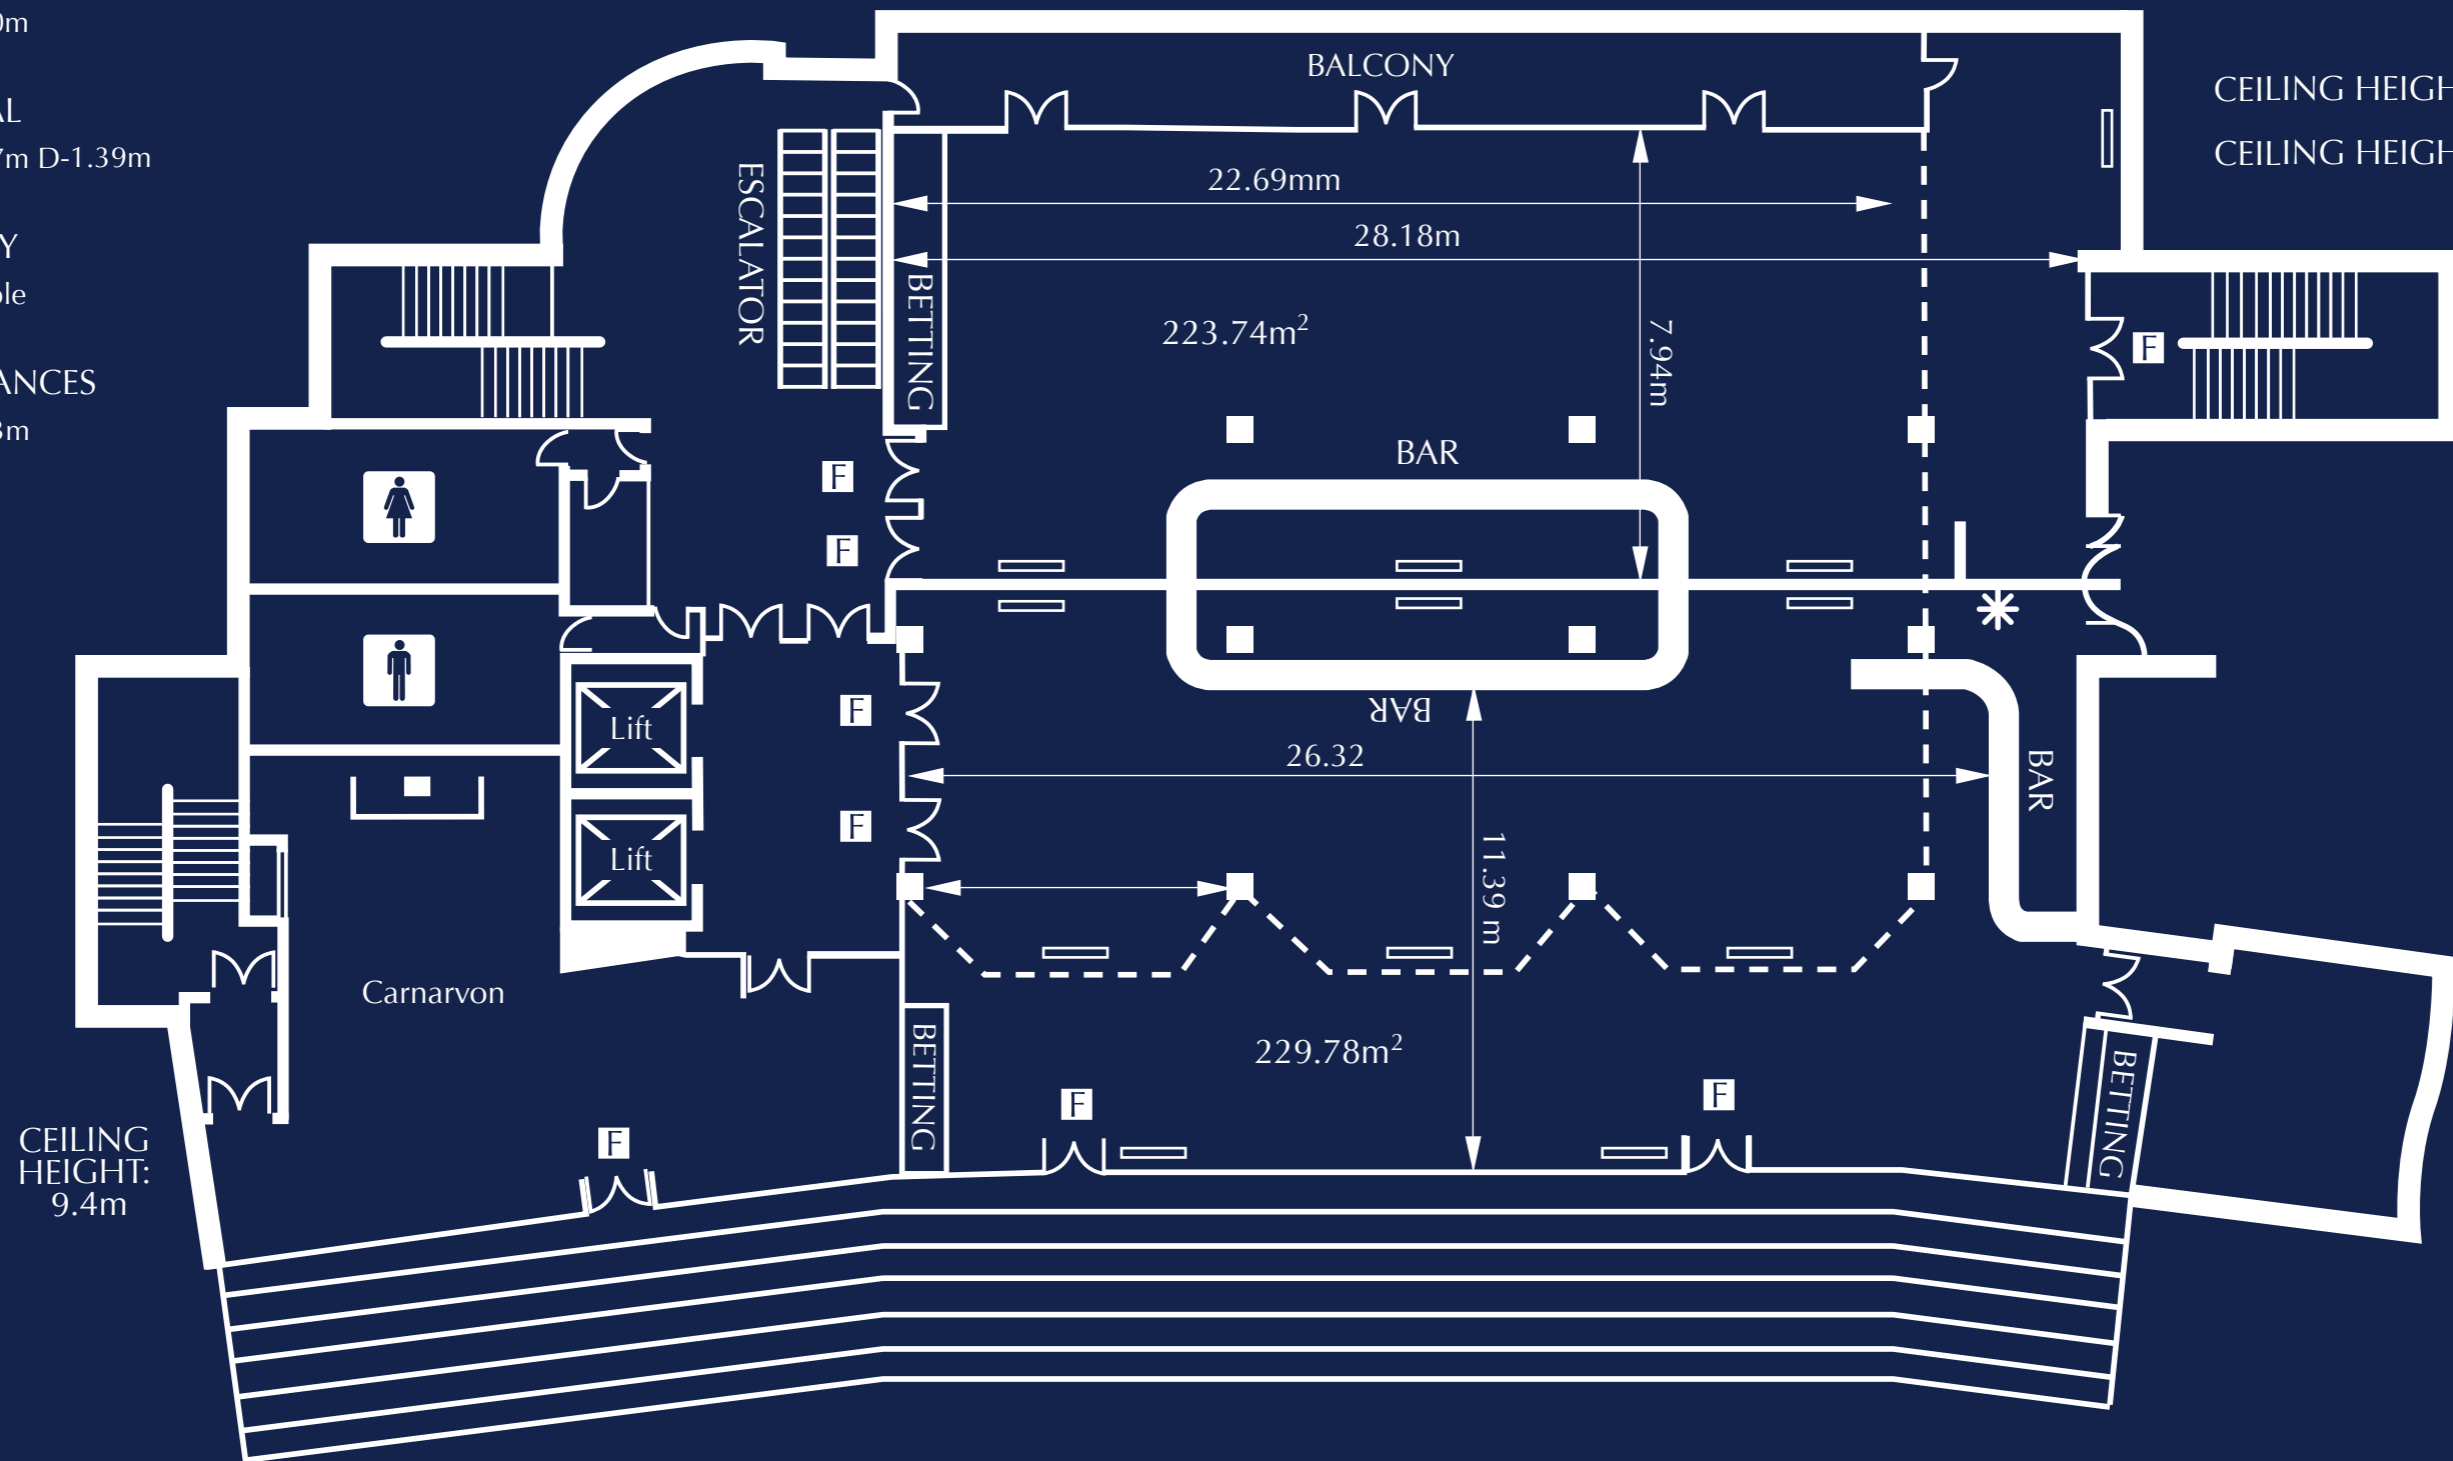

## LIFT CAPACITY

1200kg, 16 people

## DOOR ENTRANCES

W-1.44m H-2.13m

CEILING HEIGHT MIN: 2.49m

CEILING HEIGHT MAX: 5.80m