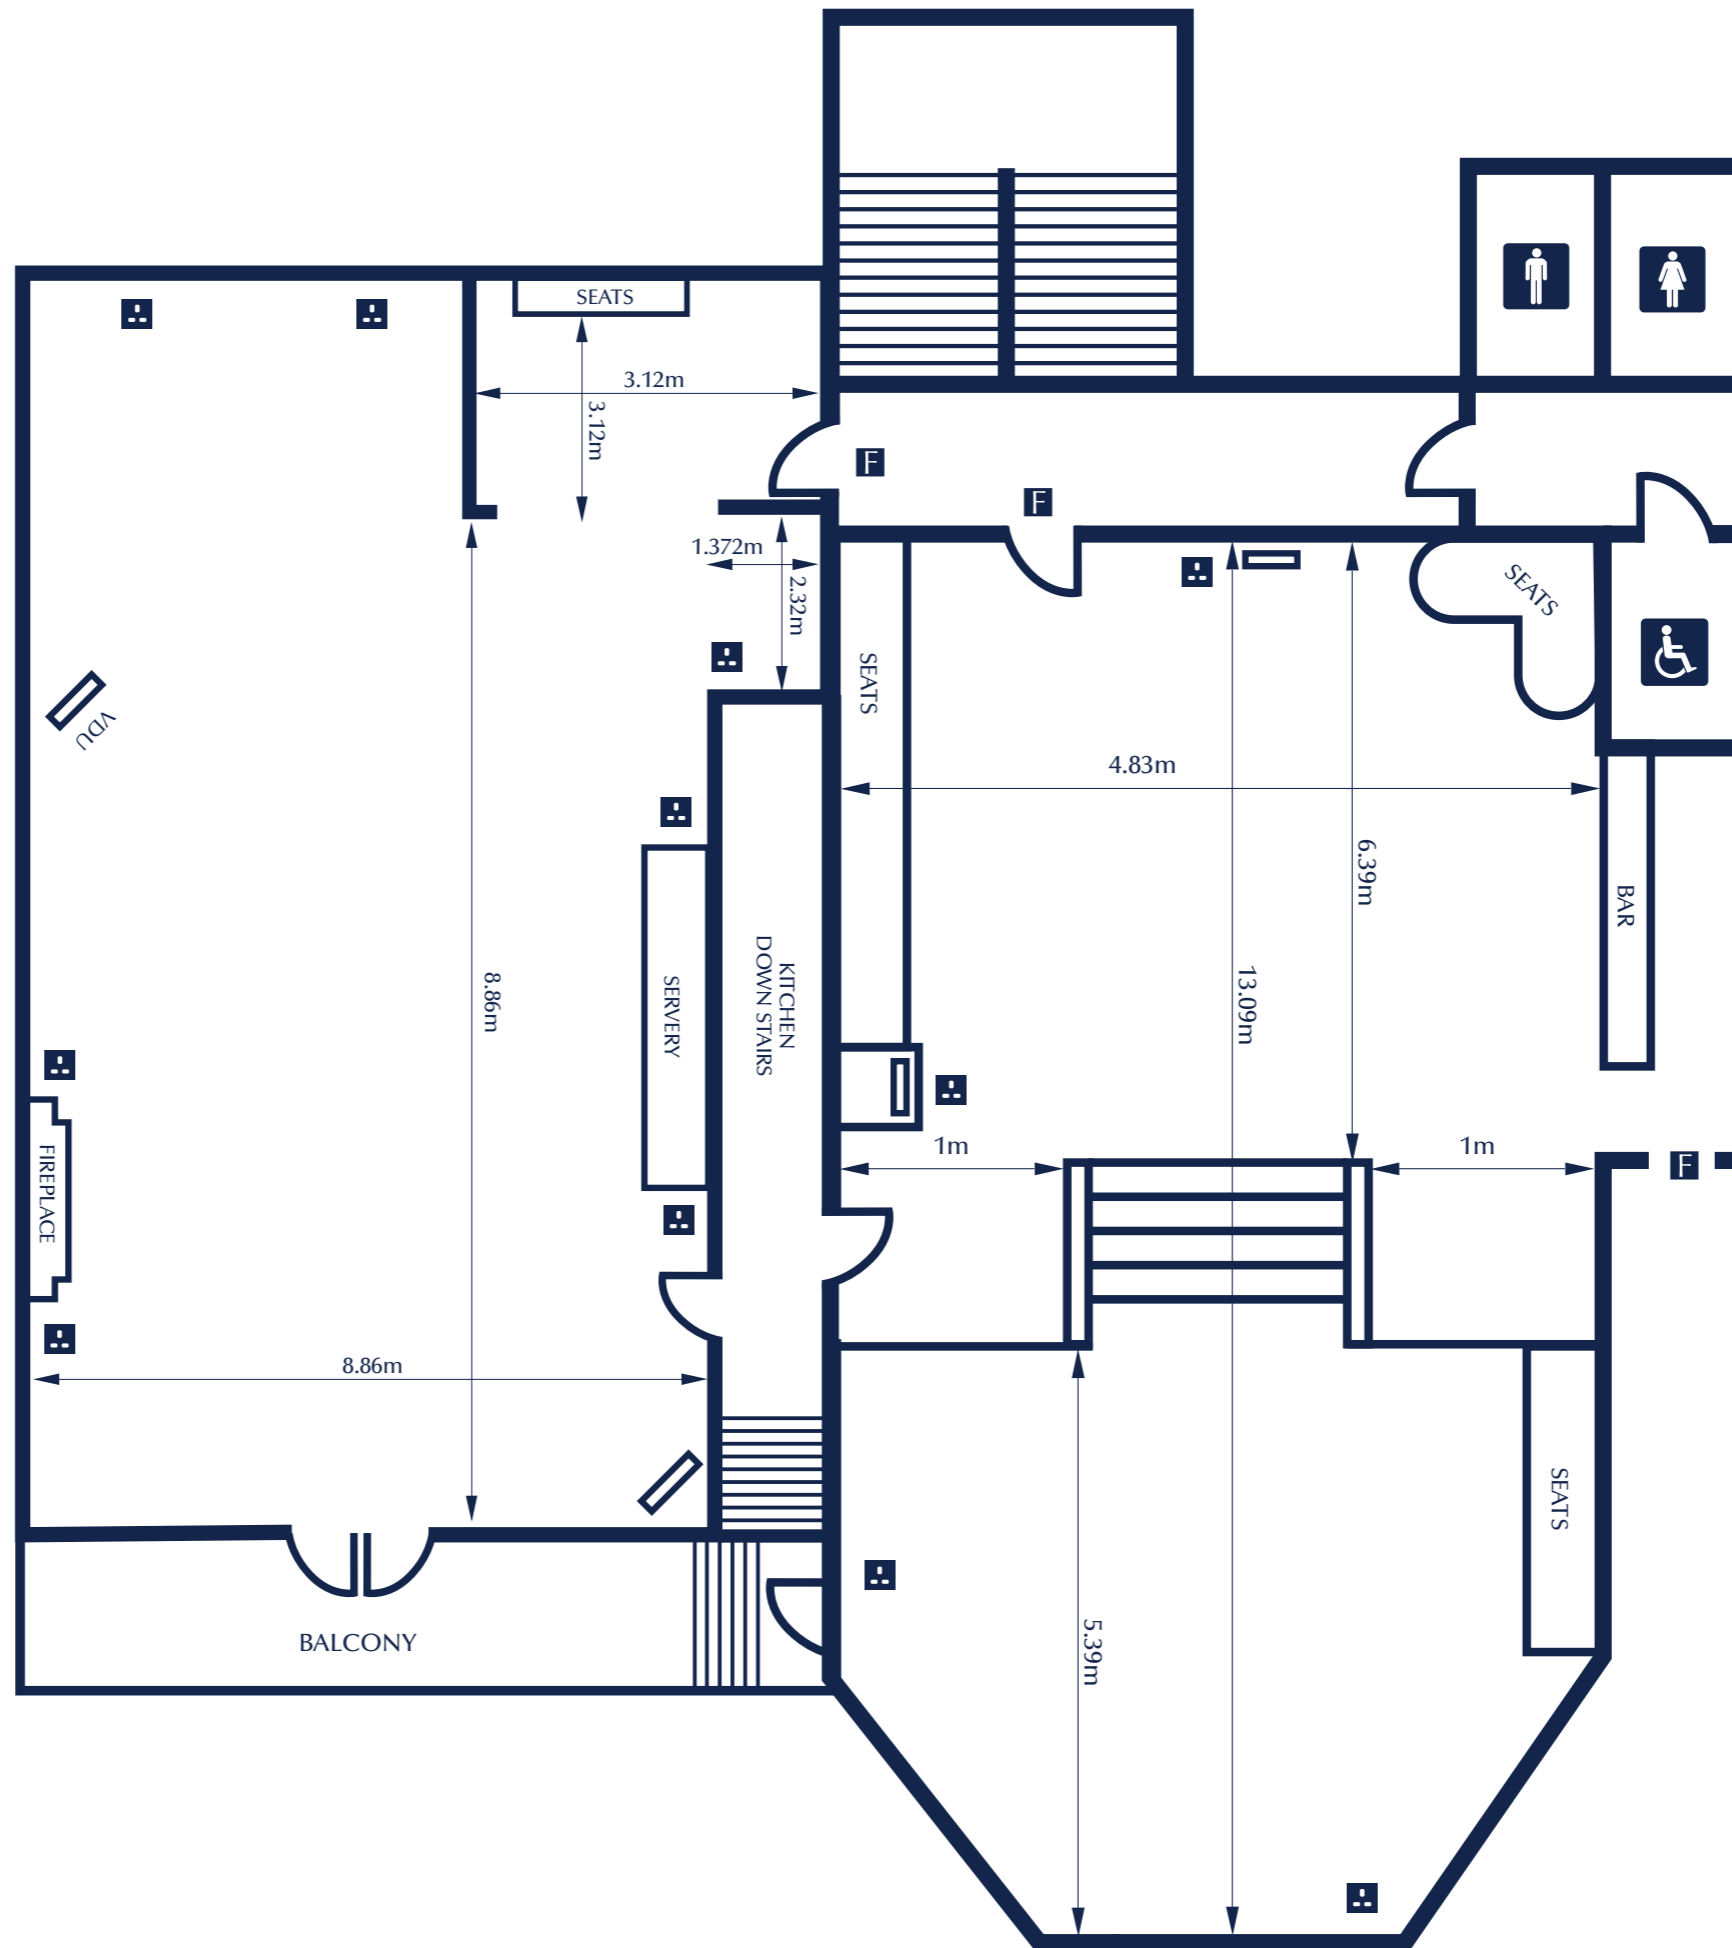

The Royal Box

NOT TO SCALE

BAR SIDE DOOR
W-1.06m H-2.11m

CEILING HEIGHT MIN: 2.09m
CEILING HEIGHT MAX: 2.93m
TOTAL AREA: 57.32m²

DINING SIDE DOOR
W-0.88m H-2.11m

CEILING HEIGHT MIN: 2.95m
CEILING HEIGHT MAX: 3.36m
TOTAL AREA: 83.7m²

RACECOURSE

KEY

-  Power Points
-  Toilets
-  3 Phase Power 63 or 32 Amp
-  VDU
-  Fire Doors